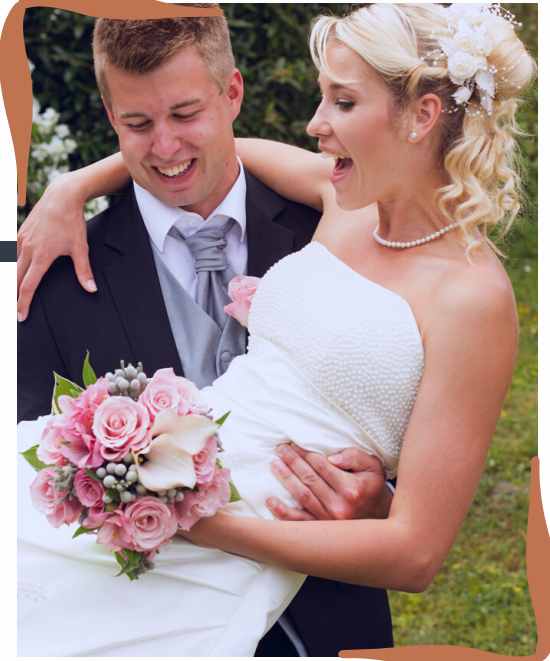

# Rose Package

Exquisite Possibility:  
Tamasee's Exclusive  
Weekend Wedding Package  
turns your special day into  
a weekend to remember.

---

## WHAT THIS PACKAGE INCLUDES:

- Chapel ceremony (130 guests max) or outdoor ceremony (100 guests max) Chapel ceremony location provided as an alternate for weather
- Reception location + seating for 100 guests (linen rental not included)
  - Max guest limit is 150, with additional cost added for rentals of over 100 guests
- Access to ceremony + reception locations from 10 AM the day before the ceremony til 10 PM the day of your ceremony
- 5 Hour rehearsal dinner venue rental (linen rental not included)
- 2 nights + 3 day, check in 12 PM + check out 12 PM in the Peace Cottage and Unity Cottage
- 3 Hour SC Historic Cottage bridal portrait access
- Unlimited outdoor campus access for photos
- Cleaning fees included
- Wi-Fi access included
- Venue Liaison